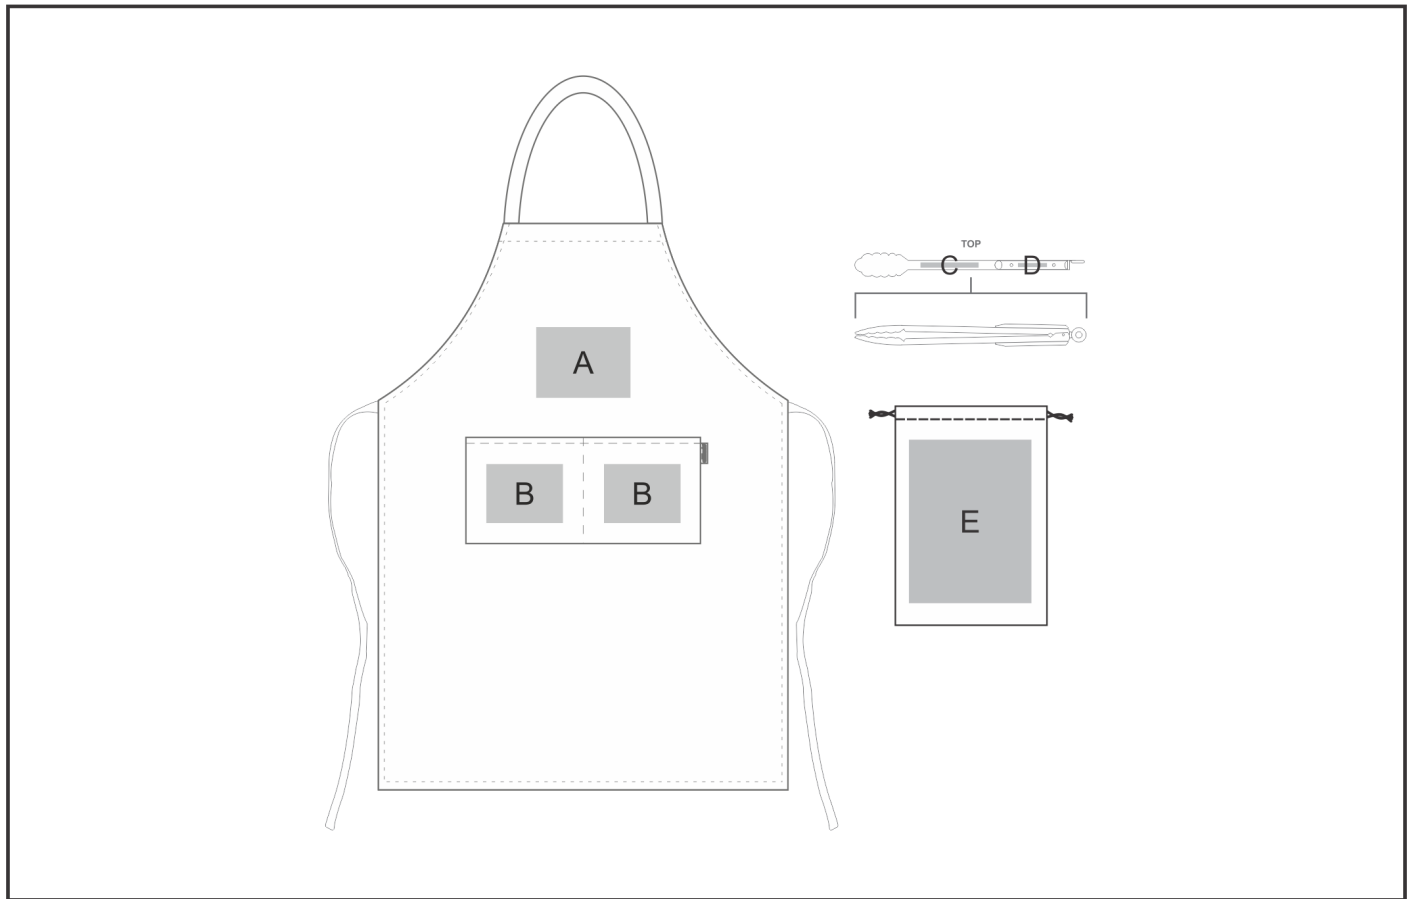

GF-OK-830-B

Okiyo Washoku Gift Set

Need to know:

- Includes 1-Colour, 1-Position Screen Print on Apron, Pouch AND 1-Position Laser Engraving on Braai Tongs (setup fees apply).
- Screen: Texture of item will affect the Print.
- Laser Engraving will be inconsistent due to woodgrain.
- Laser colour: Tonal